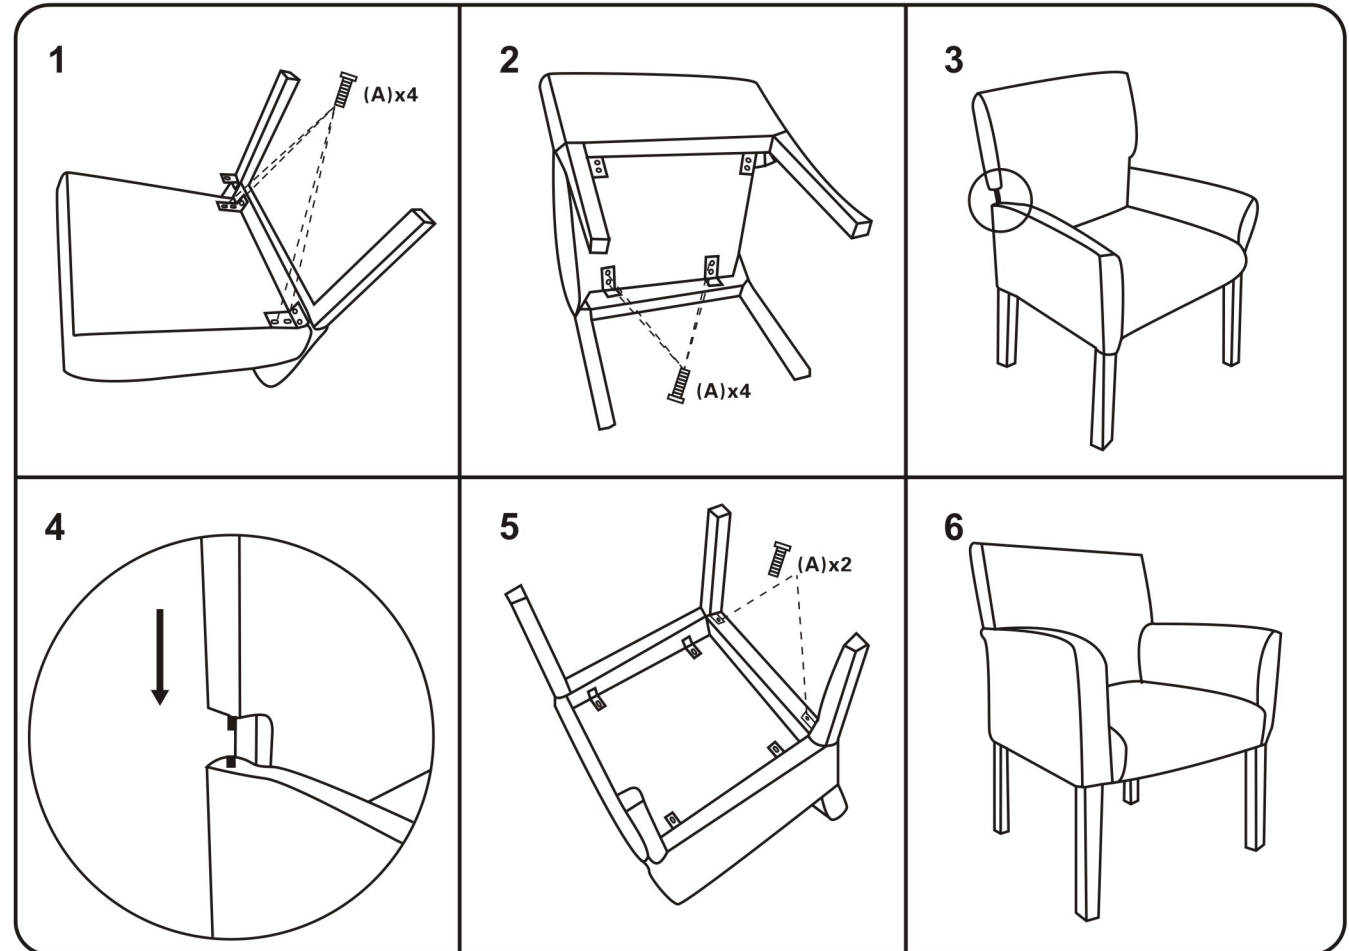

Please unscrew all hardware from cushion before assembly.

Por favor de destornillar todos los tornillos del cojin antes de assamblar la silla

MODEL : B619 B629 B639 B649 B659 B669

	
	
(A)x10  M6*25	
(B)x1  Allen Key	

Insert and loosely tighten all screws. When assembly is completed, fully tighten all screws before using. This chair is only intended for sitting. Any other use will void the warranty.

Customer Service Hotline: 1-800-593-1888
For further assembly instructions,
please visit our website at www.bosschair.com