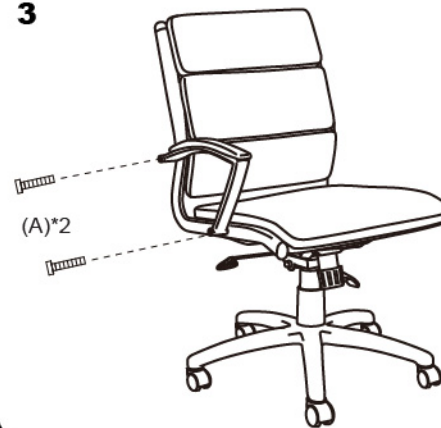

**IMPORTANT NOTICE:
HARDWARE PACKAGE IS ATTACHED
ON THE BOTTOM OF SEAT CUSHION.**

MODEL: B9471 B9476

(1)X1

(2)X5

(3)X1

(4)X1

(5)X1(L)X1(R)

(A)*4

M8*45 Arm Screws

(B)*1

Allen Key

1

2

3

4

Insert and loosely tighten all screws. When assembly is completed, fully tighten all screws before using. This chair is only intended for sitting. Any other use will void the warranty.