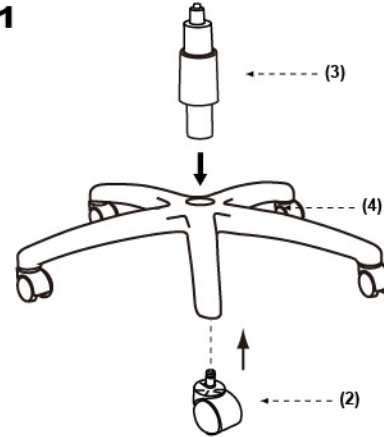

**IMPORTANT NOTICE:
HARDWARE PACKAGE IS ATTACHED
ON THE BOTTOM OF SEAT CUSHION.**

MODEL: B9471 B9476

(1)X1

(2)X5

(3)X1

(4)X1

(5)X1(L)X1(R)

(A)*4

M8*45 Arm Screws

(B)*1

Allen Key

1

2

3

4

Insert and loosely tighten all screws. When assembly is completed, fully tighten all screws before using. This chair is only intended for sitting. Any other use will void the warranty.