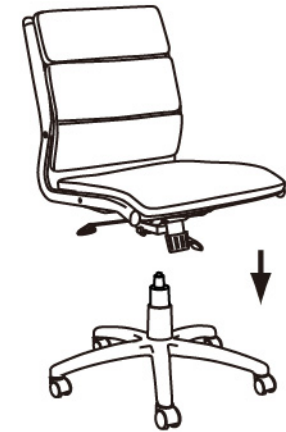

**IMPORTANT NOTICE:
HARDWARE PACKAGE IS ATTACHED
ON THE BOTTOM OF SEAT CUSHION.**

MODEL: B9471 B9476

(1)X1

(2)X5

(3)X1

(4)X1

(5)X1(L)X1(R)

(A)*4

M8*45 Arm Screws

(B)*1

Allen Key

1

2

3

4

Insert and loosely tighten all screws. When assembly is completed, fully tighten all screws before using. This chair is only intended for sitting. Any other use will void the warranty.