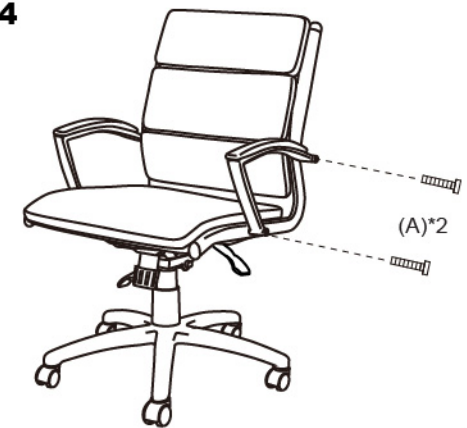

**IMPORTANT NOTICE:
HARDWARE PACKAGE IS ATTACHED
ON THE BOTTOM OF SEAT CUSHION.**

MODEL: B9471 B9476

(1)X1

(2)X5

(3)X1

(4)X1

(5)X1(L)X1(R)

(A)*4

M8*45 Arm Screws

(B)*1

Allen Key

1

2

3

4

Insert and loosely tighten all screws. When assembly is completed, fully tighten all screws before using. This chair is only intended for sitting. Any other use will void the warranty.