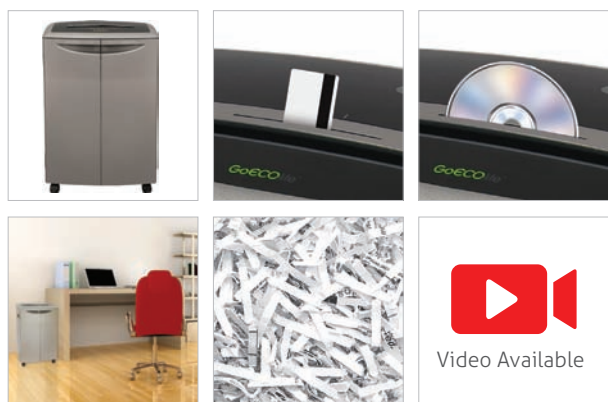

18-sheet crosscut shredder commercial shredder

crosscut
18
sheet capacity
7.0 gallon bin

18-sheet crosscut commercial-grade performance in a personal sized shredder. 7 gallon waste bin. Perfect for home or office.

- contemporary design with ergonomic T-door that will look great in your home or office
- high-speed, high-capacity for commercial-grade performance in a personal sized shredder
- shreds credit cards and CD/DVDs
- longer continuous shredding time for big jobs
- energy-saving and carbon neutral*
- virtually silent operation for quieter noise level
- large capacity 7 gallon removable waste bin for easy emptying
- DIN security level 4 (shred particle size)

shreds paper, standard staples,
credit cards and CD/DVDs
separate throat for CD/DVD yes
overload indicator yes
overheat indicator yes
door open indicator yes
bin full indicator yes
weight 35.3 lbs (16.0 kg)
noise level (max) 60 dB
dimensions (l x w x h)
15.4" x 11.0" x 24.4" (390 x 280 x 620mm)