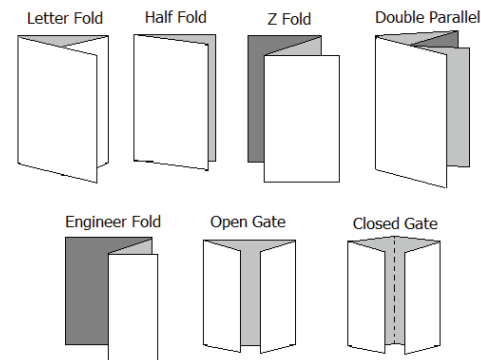

PT 33IKF

Independent Knife Folder

KEY FEATURES:

- Fold speeds of over 7000 sheets per hour
- Fold paper from 150 to 350 GSM
- Place in line with PT 335A Plus for full automation with no creasing limitations
- Self adjusting automated smart delivery
- Three years parts electronics warranty
- Automated, or manual set up for custom jobs
- Fold bypass for creasing/perfing only without moving the machines

<i>Electrical</i>	110V, 50/60 Hz, 15A
<i>Paper Weight</i>	150- 350 gsm
<i>Minimum Output Size</i>	5.5" x 6"
<i>Maximum Output Size</i>	13" x 22"
<i>Speed</i>	Over 7,000 sph (8.5" x 11" half fold inline with Graphic Whizard PT 335A Plus Multi)
<i>Setup</i>	Automated with select GW creasers or Touch screen
<i>Fold Types</i>	7 preset folds and manual programming
<i>Feed</i>	Non- operator side register belt