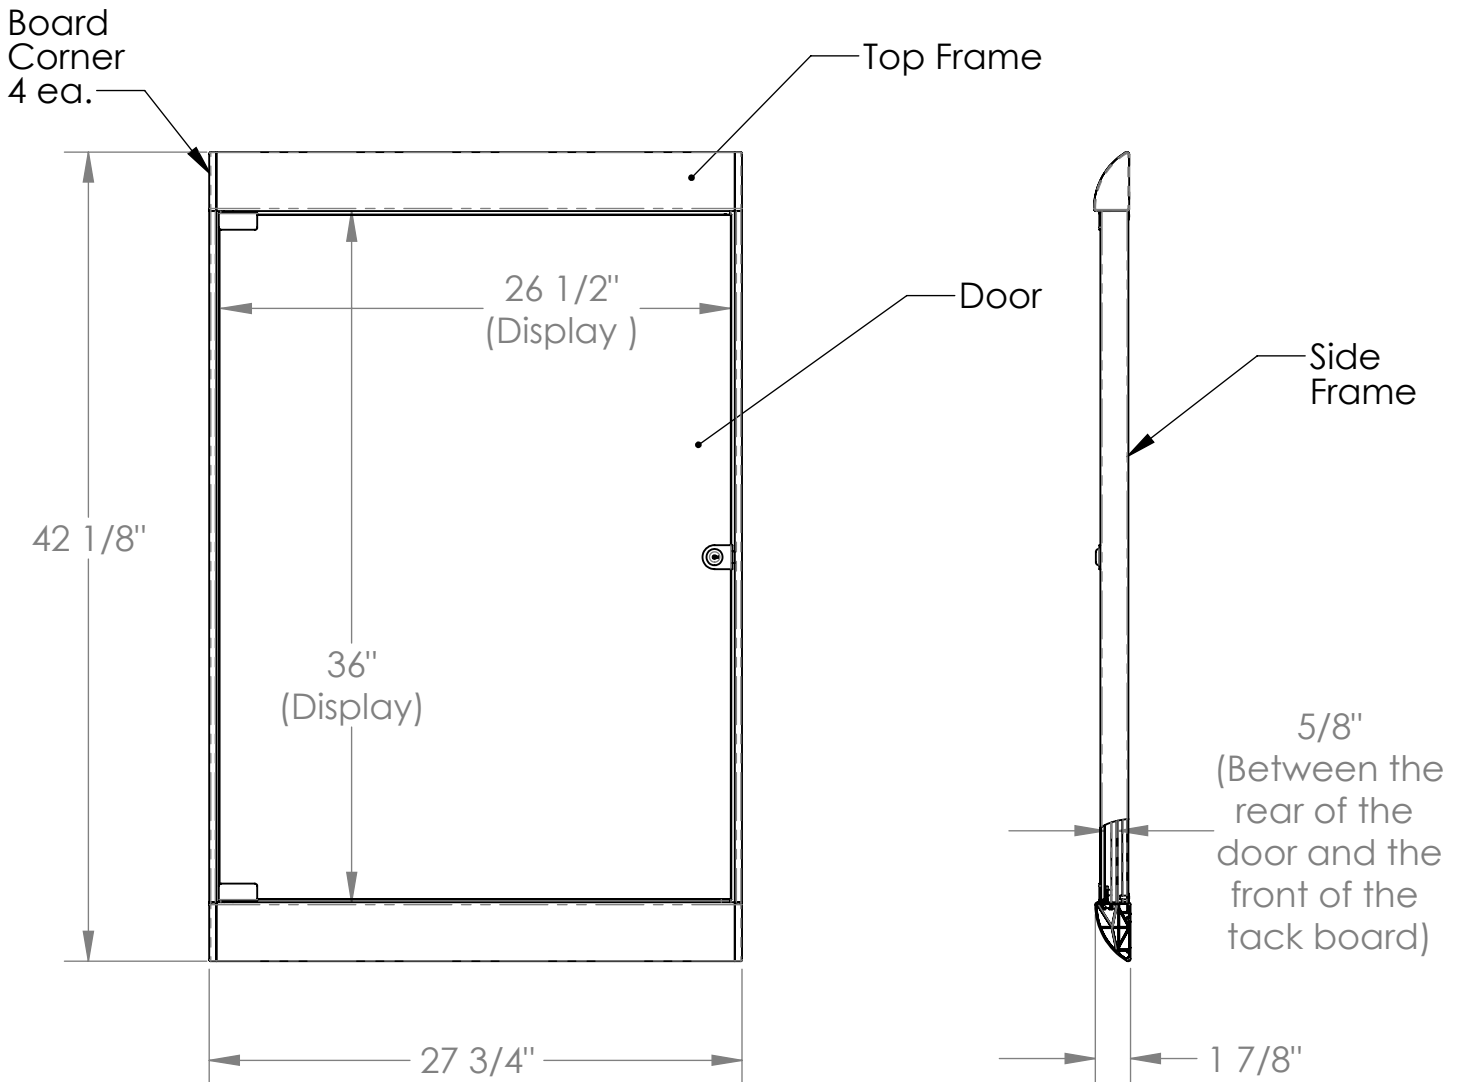

Silhouette 42 1/8" x 27 3/4"
1-Door Caramel Vinyl Fabric
Tackboard w/ Satin Frame

Product Spec Sheet

Provided by

MyBinding.com

When Image Matters.

Call Us at 1-800-944-4573

Silhouette Enclosed Tack Boards

Product Specifications

Materials:

- Framework: aluminum extrusion.
- Door : 1/4" thick tempered glass.
- Tack panels : 3/8" thick fiber board covered in either "Flair Performance Fabric" or "PremaTak Vinyl" fabric.
- Door lock and hinges - chrome plated steel
- Door lock mount plate - polished stainless steel.
- Board corners - black thermoplastic.
- Door stop bumpers - black rubber.

Features:

- Matching top and bottom frames finishes: satin aluminum.
- Frameless door for optimum viewing
- 2 cleat style hanger rails are included.
- Letter size paper display capacity: 3 across / 3 down (Portrait)
2 across / 4 down (Landscape)
- Tack panels are available in 15 colors (see sheet 2)
- Can be mounted so that the door opens from the left or right.