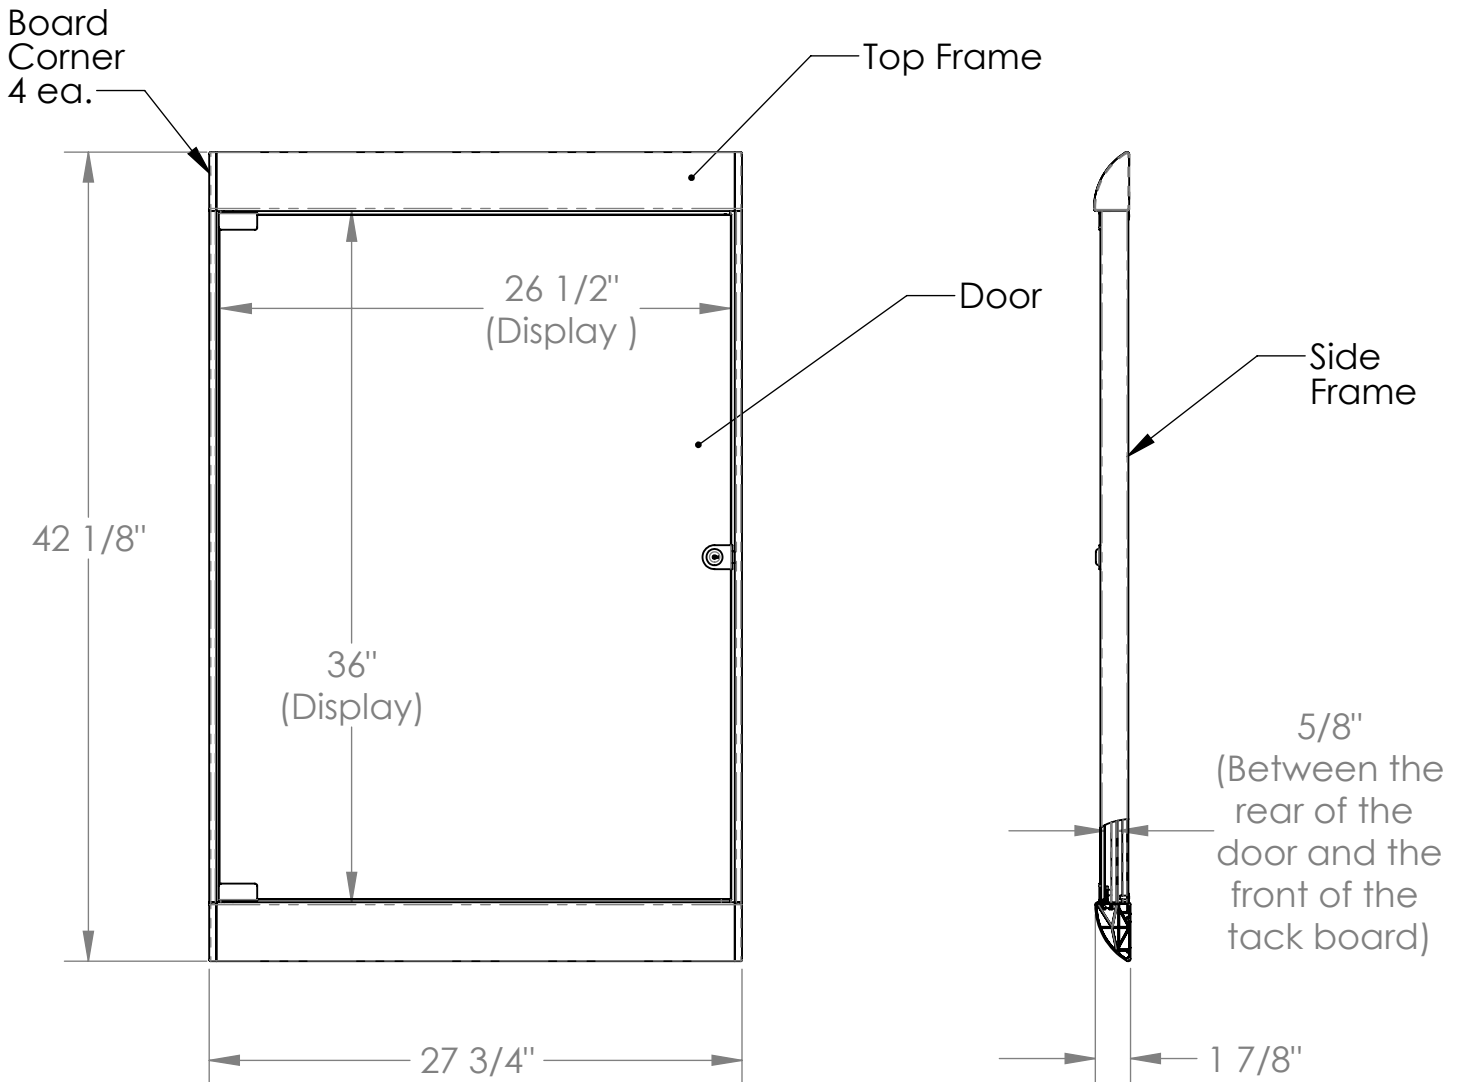

Silhouette 42 1/8" x 27 3/4"
1-Door Ivory Vinyl Fabric
Tackboard w/ Satin Frame

Product Spec Sheet

Provided by

MyBinding.com

When Image Matters.

Call Us at 1-800-944-4573

Silhouette Enclosed Tack Boards

Product Specifications

Materials:

- Framework: aluminum extrusion.
- Door : 1/4" thick tempered glass.
- Tack panels : 3/8" thick fiber board covered in either "Flair Performance Fabric" or "PremaTak Vinyl" fabric.
- Door lock and hinges - chrome plated steel
- Door lock mount plate - polished stainless steel.
- Board corners - black thermoplastic.
- Door stop bumpers - black rubber.

Features:

- Matching top and bottom frames finishes: satin aluminum.
- Frameless door for optimum viewing
- 2 cleat style hanger rails are included.
- Letter size paper display capacity: 3 across / 3 down (Portrait)
2 across / 4 down (Landscape)
- Tack panels are available in 15 colors (see sheet 2)
- Can be mounted so that the door opens from the left or right.