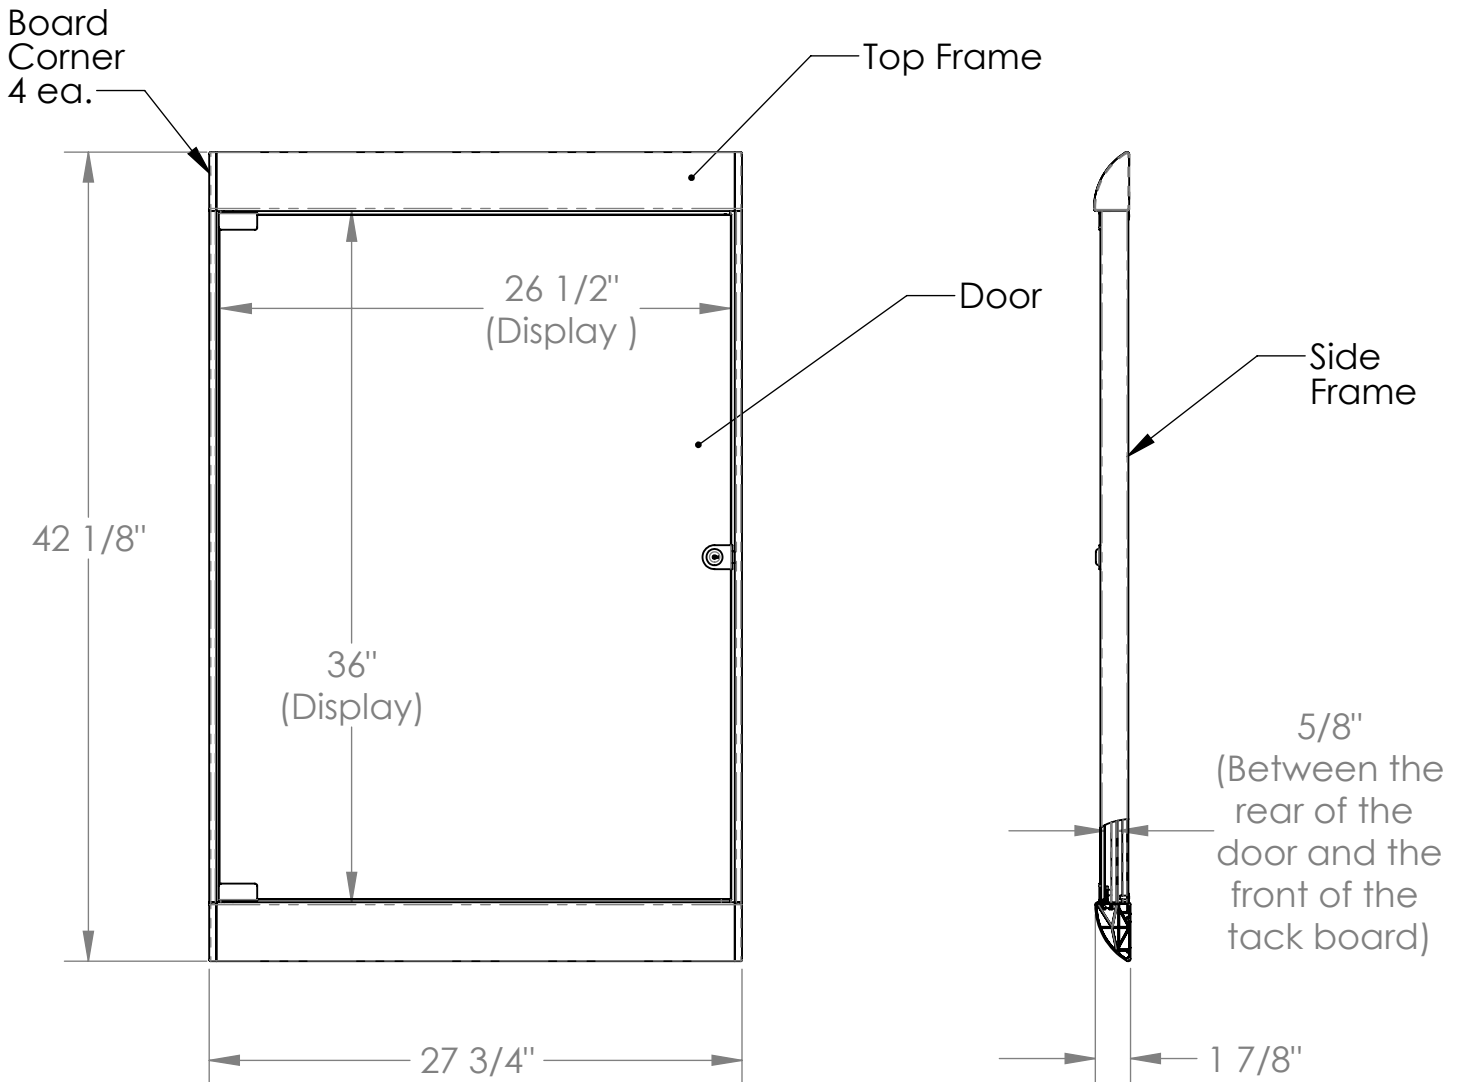

Silhouette Enclosed Tack Boards

Product Specifications

Materials:

- Framework: aluminum extrusion.
- Door : 1/4" thick tempered glass.
- Tack panels : 3/8" thick fiber board covered in either "Flair Performance Fabric" or "PremaTak Vinyl" fabric.
- Door lock and hinges - chrome plated steel
- Door lock mount plate - polished stainless steel.
- Board corners - black thermoplastic.
- Door stop bumpers - black rubber.

Features:

- Matching top and bottom frames finishes: satin aluminum.
- Frameless door for optimum viewing
- 2 cleat style hanger rails are included.
- Letter size paper display capacity: 3 across / 3 down (Portrait)
  2 across / 4 down (Landscape)
- Tack panels are available in 15 colors (see sheet 2)
- Can be mounted so that the door opens from the left or right.

Notes:

- Units have black satin anodized side frames.
- Unit weight - 31 Lbs.

MyBinding.com
5500 NE Moore Court
Hillsboro, OR 97124
Toll Free: 1-800-944-4573
Local: 503-640-5920