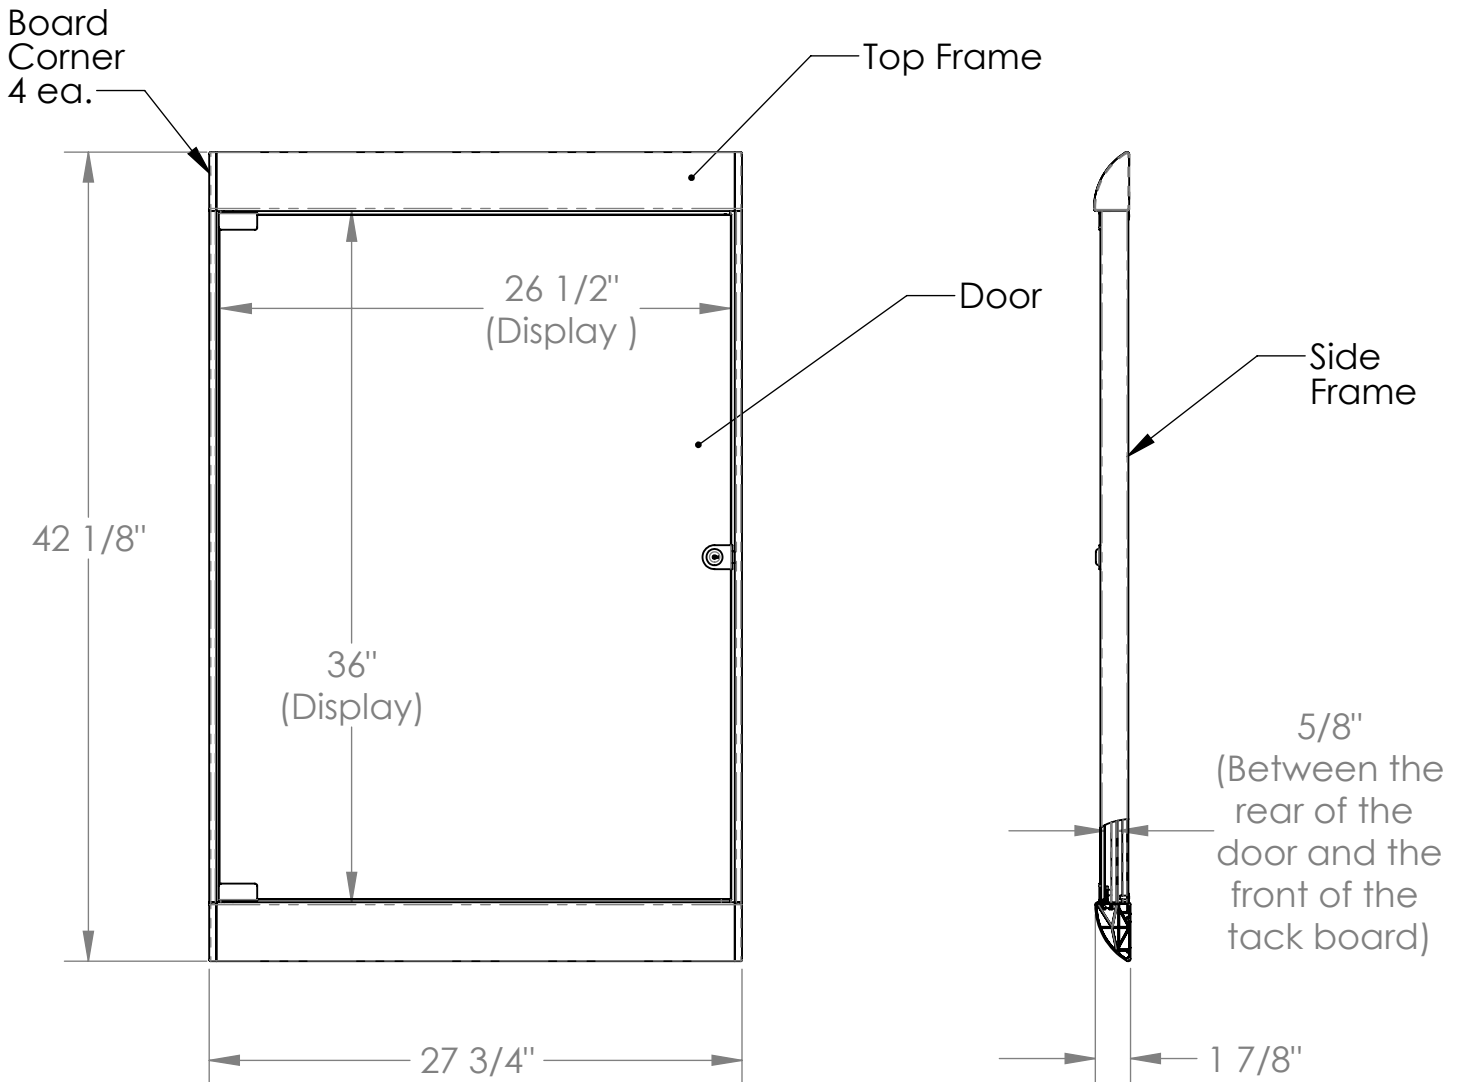

Silhouette 42 1/8" x 27 3/4"
1-Door Berry Vinyl Fabric
Tackboard w/ Black Frame

Product Spec Sheet

Provided by

MyBinding.com

When Image Matters.

Call Us at 1-800-944-4573

Silhouette Enclosed Tack Boards

Product Specifications

Materials:

- Framework: aluminum extrusion.
- Door : 1/4" thick tempered glass.
- Tack panels : 3/8" thick fiber board covered in either "Flair Performance Fabric" or "PremaTak Vinyl" fabric.
- Door lock and hinges - chrome plated steel
- Door lock mount plate - polished stainless steel.
- Board corners - black thermoplastic.
- Door stop bumpers - black rubber.

Features:

- Matching top and bottom frames finishes: satin aluminum.
- Frameless door for optimum viewing
- 2 cleat style hanger rails are included.
- Letter size paper display capacity: 3 across / 3 down (Portrait)
2 across / 4 down (Landscape)
- Tack panels are available in 15 colors (see sheet 2)
- Can be mounted so that the door opens from the left or right.