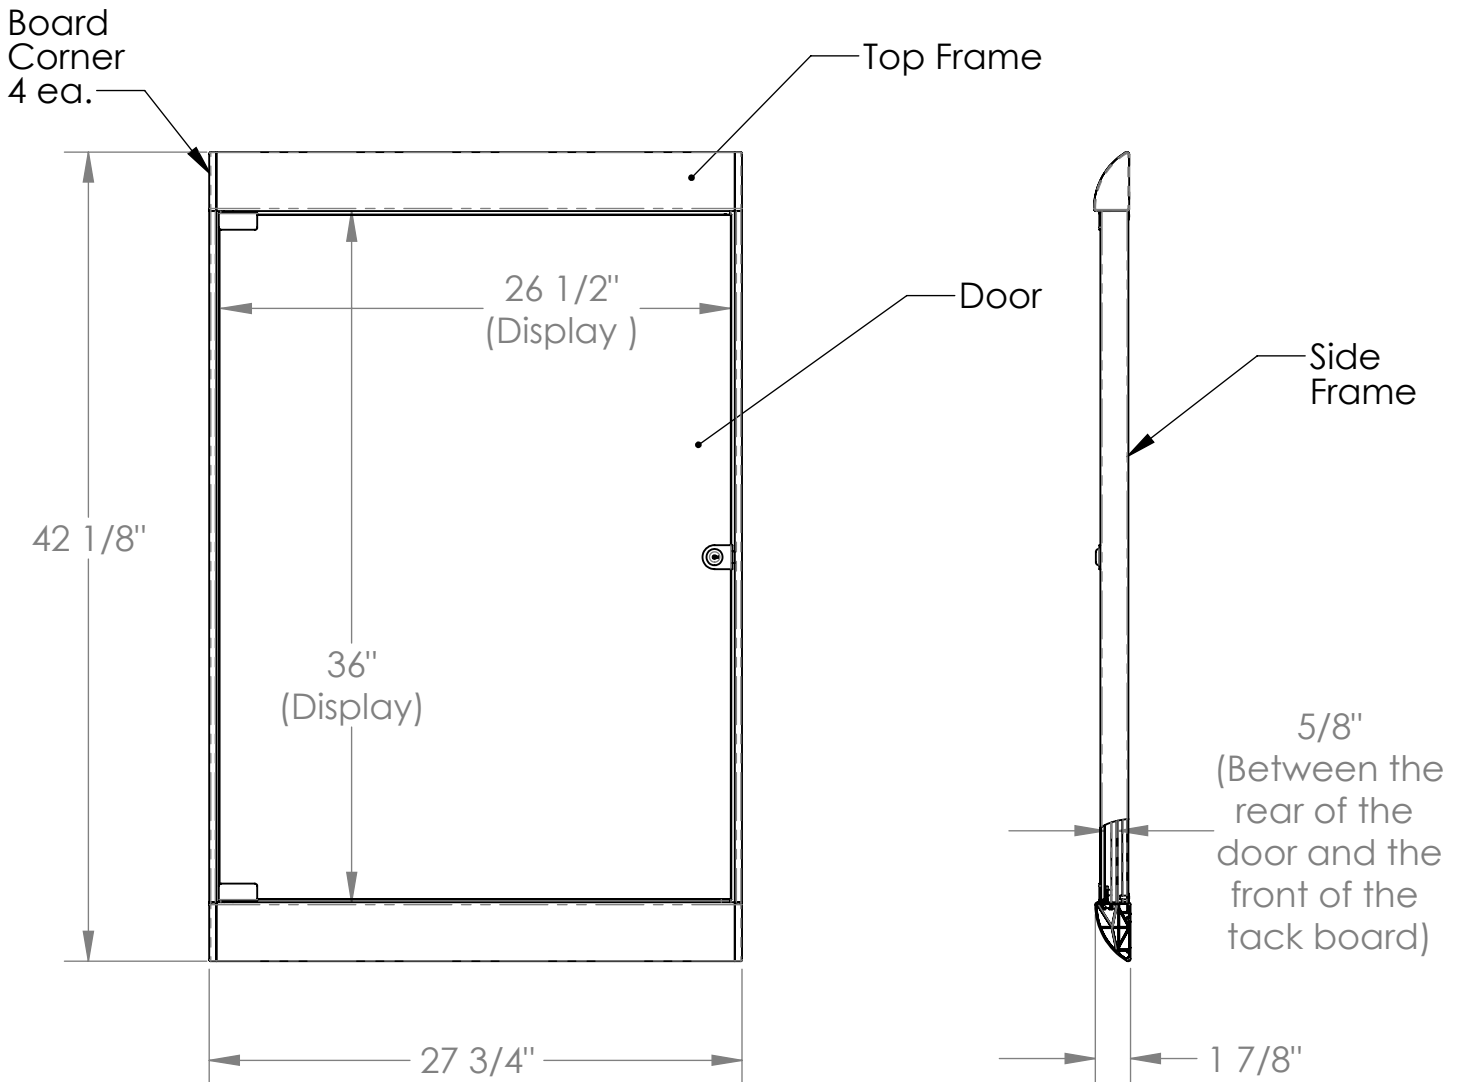

Silhouette 42 1/8" x 27 3/4"
1-Door Silver Vinyl Fabric
Tackboard w/ Black Frame

Product Spec Sheet

Provided by

MyBinding.com

When Image Matters.

Call Us at 1-800-944-4573

Silhouette Enclosed Tack Boards

Product Specifications

Materials:

- Framework: aluminum extrusion.
- Door : 1/4" thick tempered glass.
- Tack panels : 3/8" thick fiber board covered in either "Flair Performance Fabric" or "PremaTak Vinyl" fabric.
- Door lock and hinges - chrome plated steel
- Door lock mount plate - polished stainless steel.
- Board corners - black thermoplastic.
- Door stop bumpers - black rubber.

Features:

- Matching top and bottom frames finishes: satin aluminum.
- Frameless door for optimum viewing
- 2 cleat style hanger rails are included.
- Letter size paper display capacity: 3 across / 3 down (Portrait)
2 across / 4 down (Landscape)
- Tack panels are available in 15 colors (see sheet 2)
- Can be mounted so that the door opens from the left or right.