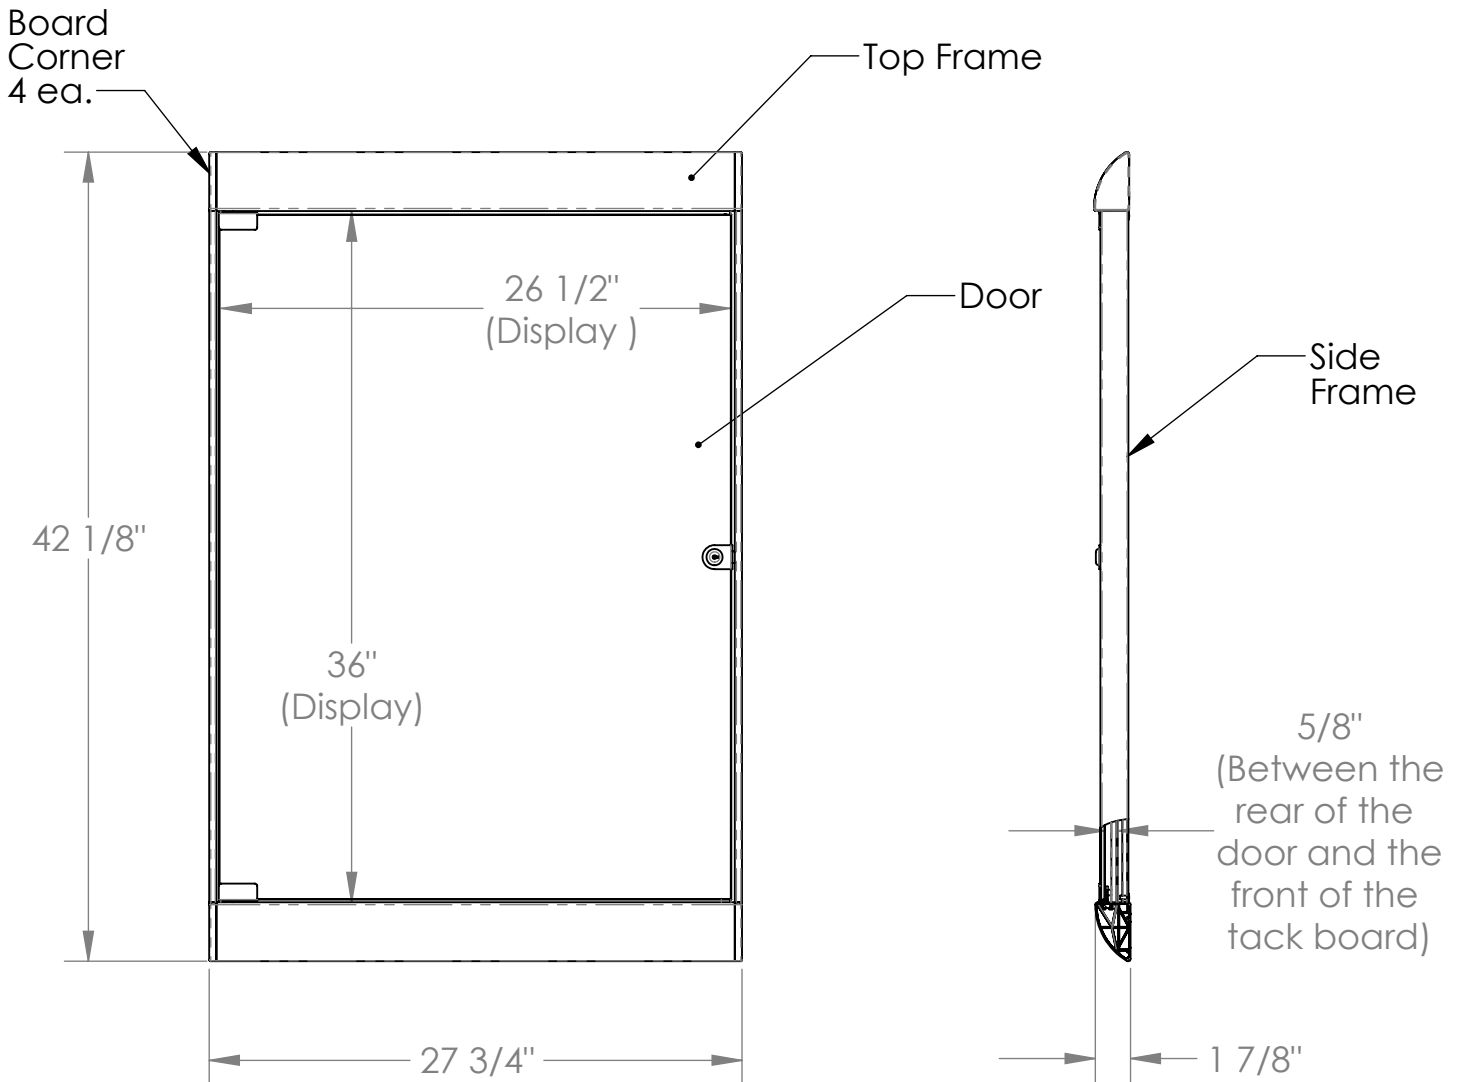

Silhouette 42 1/8" x 27 3/4"
1-Door Navy Vinyl Fabric
Tackboard w/ Black Frame

Product Spec Sheet

Provided by

MyBinding.com

When Image Matters.

Call Us at 1-800-944-4573

Silhouette Enclosed Tack Boards

Product Specifications

Materials:

- Framework: aluminum extrusion.
- Door : 1/4" thick tempered glass.
- Tack panels : 3/8" thick fiber board covered in either "Flair Performance Fabric" or "PremaTak Vinyl" fabric.
- Door lock and hinges - chrome plated steel
- Door lock mount plate - polished stainless steel.
- Board corners - black thermoplastic.
- Door stop bumpers - black rubber.

Features:

- Matching top and bottom frames finishes: satin aluminum.
- Frameless door for optimum viewing
- 2 cleat style hanger rails are included.
- Letter size paper display capacity: 3 across / 3 down (Portrait)
2 across / 4 down (Landscape)
- Tack panels are available in 15 colors (see sheet 2)
- Can be mounted so that the door opens from the left or right.