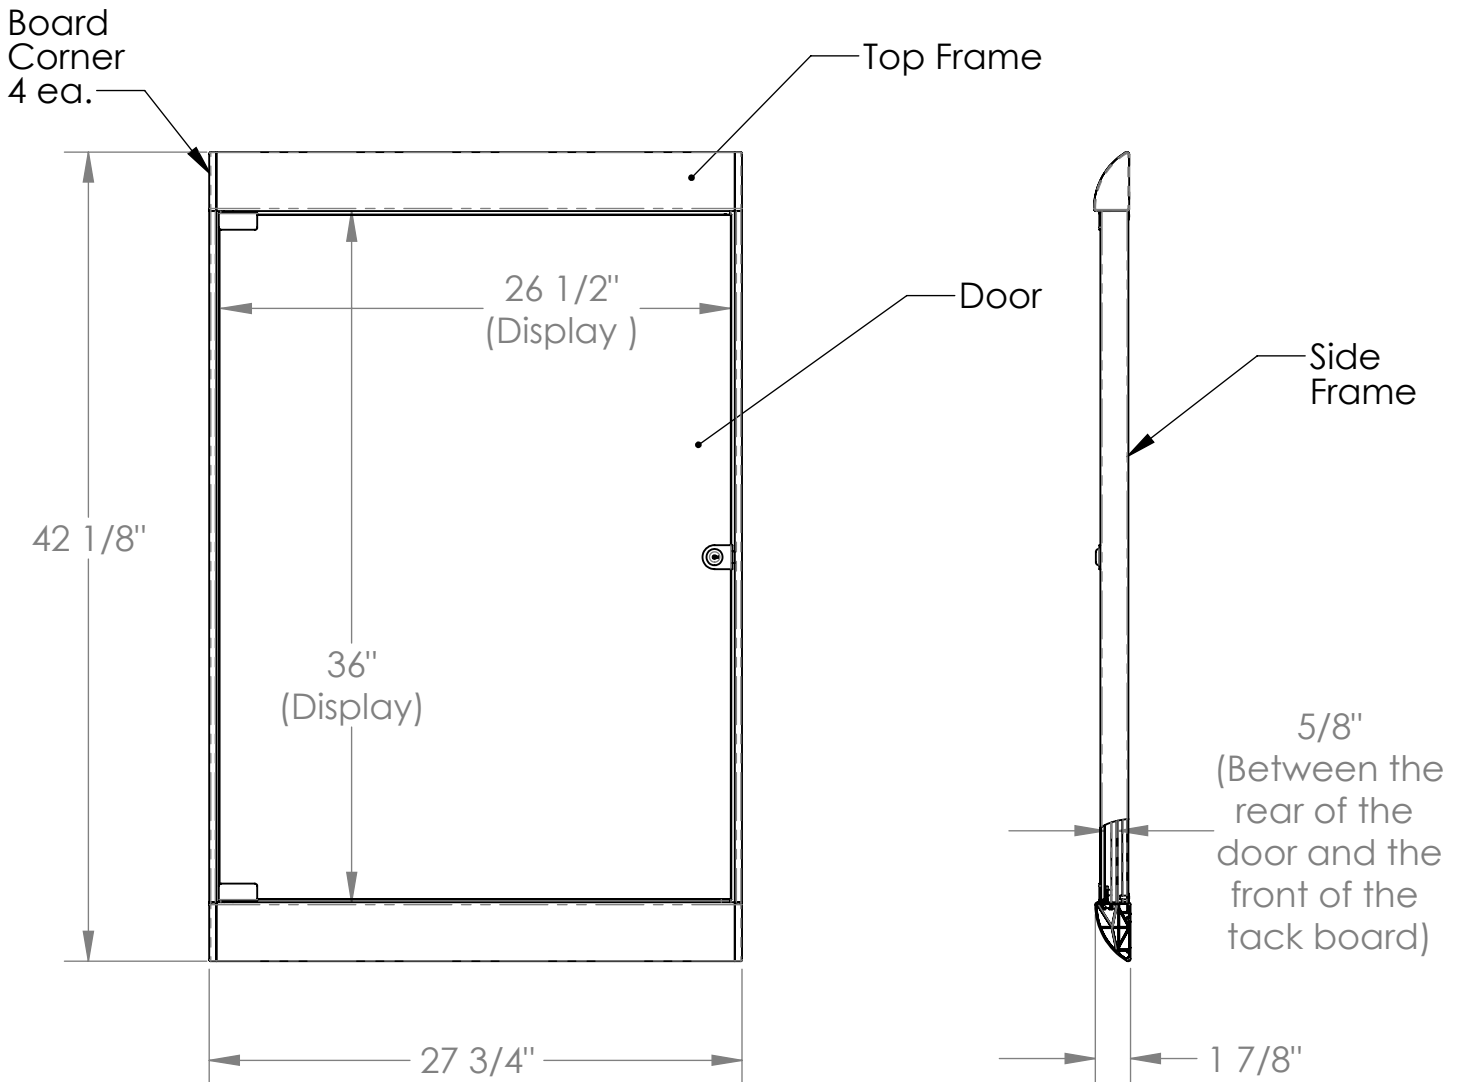

Silhouette 42 1/8" x 27 3/4"
1-Door Stone Vinyl Fabric
Tackboard w/ Black Frame

Product Spec Sheet

Provided by

MyBinding.com
When Image Matters.

Call Us at 1-800-944-4573

Silhouette Enclosed Tack Boards

Product Specifications

Materials:

- Framework: aluminum extrusion.
- Door : 1/4" thick tempered glass.
- Tack panels : 3/8" thick fiber board covered in either "Flair Performance Fabric" or "PremaTak Vinyl" fabric.
- Door lock and hinges - chrome plated steel
- Door lock mount plate - polished stainless steel.
- Board corners - black thermoplastic.
- Door stop bumpers - black rubber.

Features:

- Matching top and bottom frames finishes: satin aluminum.
- Frameless door for optimum viewing
- 2 cleat style hanger rails are included.
- Letter size paper display capacity: 3 across / 3 down (Portrait)
2 across / 4 down (Landscape)
- Tack panels are available in 15 colors (see sheet 2)
- Can be mounted so that the door opens from the left or right.