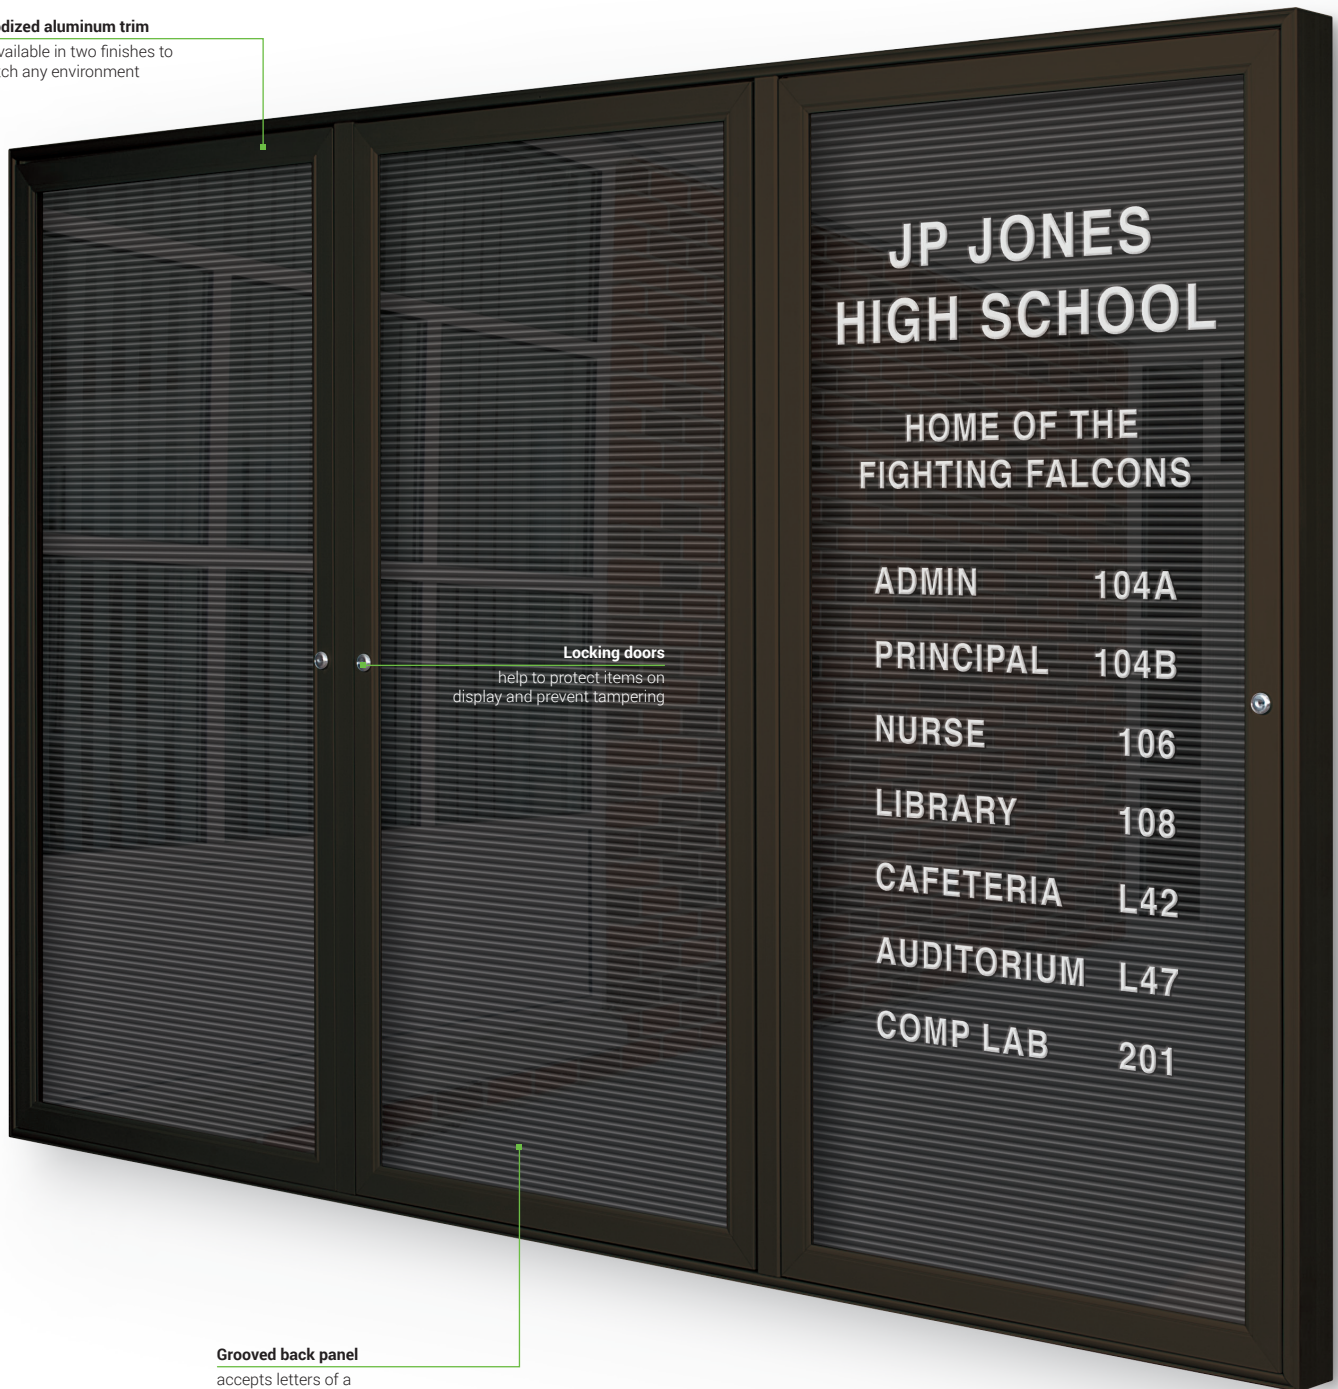

# Indoor Enclosed Directory Board Cabinet

**Anodized aluminum trim**  
is available in two finishes to  
match any environment

## Indoor Enclosed Directory Board Cabinet

- Attractive cabinet adds versatile letterboard space to virtually any environment.
- Heavy duty trim in silver or coffee aluminum frames a 1.5" internal depth. Comes with up to three doors with concealed hinges and shatter-resistant clear acrylic panels.
- Back panel is grooved to hold a variety of letter sizes. Includes set of 300 letters, numbers, and punctuation marks. Additional letter sets available separately.