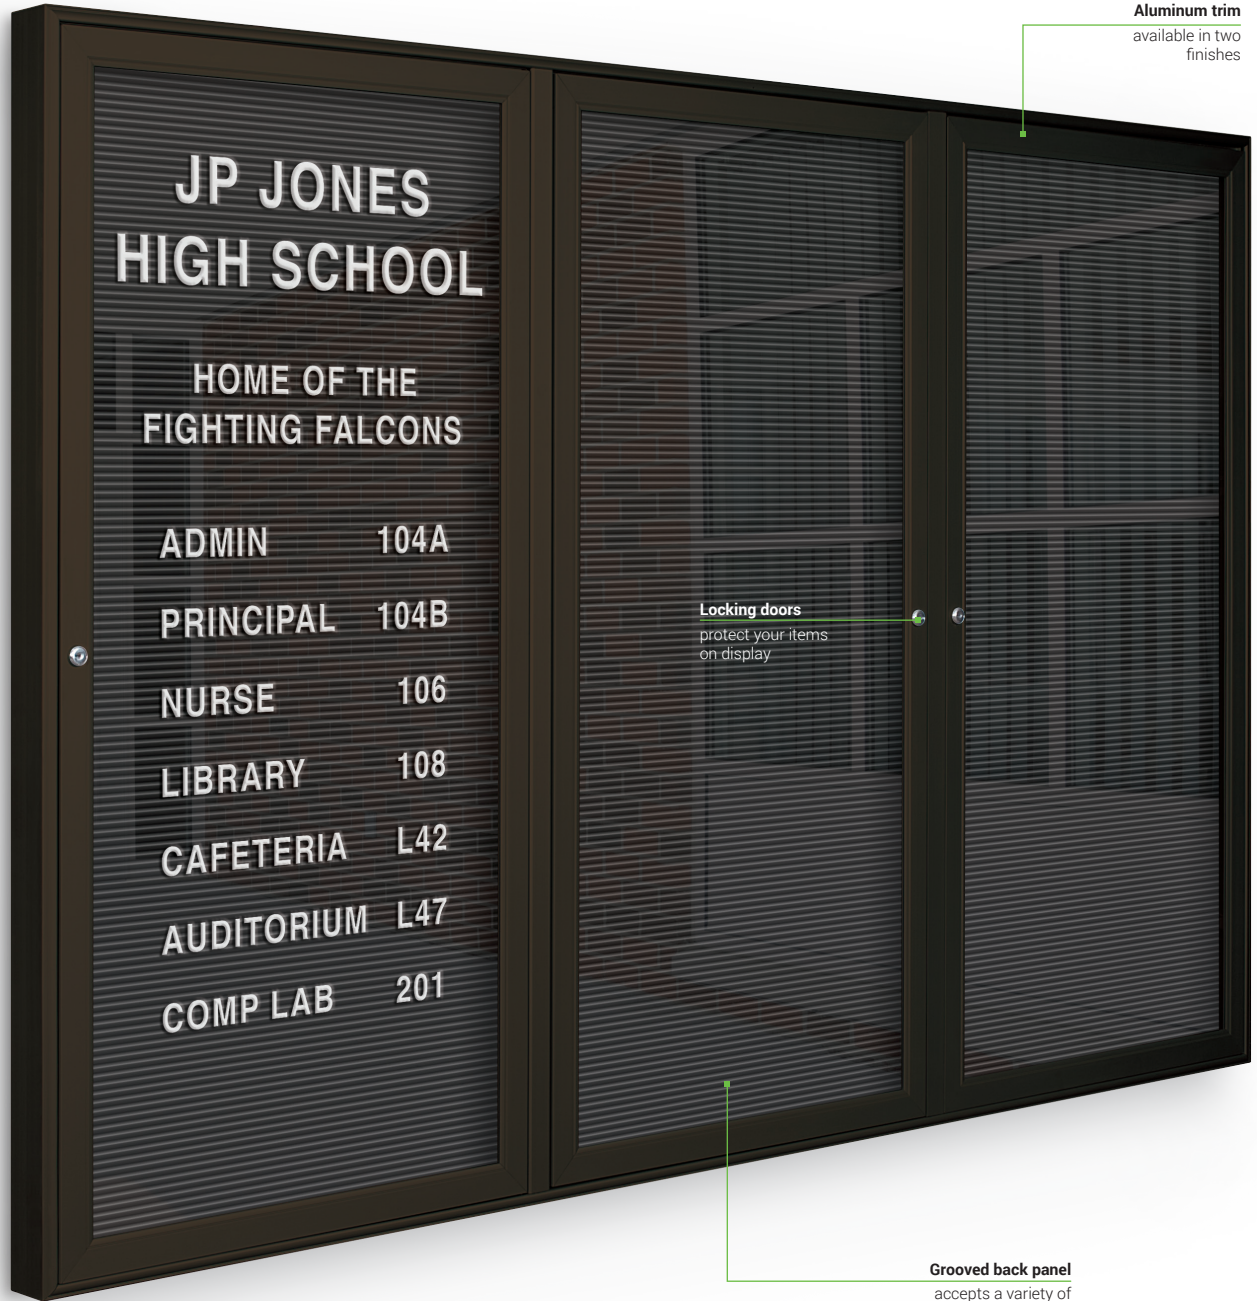

Outdoor Enclosed Directory Board Cabinet

Outdoor Enclosed Directory Board Cabinet

- Heavy duty trim in silver or coffee aluminum frames a 1.5" internal depth. Locking hinged doors protect items on display and prevent tampering.
- Comes with up to three doors with concealed hinges and shatter-resistant clear acrylic panels.
- Cabinet should be mounted beneath overhang or in semi-enclosed space.
- Back panel is grooved to hold a variety of letter sizes. Includes set of 300 letters, numbers, and punctuation marks. Additional letter sets available separately.

Part No.	Description	Product Dimensions	Ship Wt.
Outdoor Enclosed Directory Board Cabinet - Silver			
98PSA-O*	1 Door	24"H x 18"W	12 lbs
98PSB-O*	1 Door	36"H x 24"W	24 lbs
98PSU-O*	1 Door	36"H x 30"W	34 lbs
98PS1-O*	1 Door	36"H x 36"W	38 lbs
98PSC-O**	2 Doors	36"H x 48"W	44 lbs
98PSE-O	2 Doors	36"H x 60"W	58 lbs
98PS2-O	3 Doors	36"H x 72"W	69 lbs
98PSG-O	3 Doors	48"H x 72"W	90 lbs
98PSH-O	3 Doors	48"H x 96"W	130 lbs
Outdoor Enclosed Directory Board Cabinet - Coffee			
98PCA-O*	1 Door	24"H x 18"W	12 lbs
98PCB-O*	1 Door	36"H x 24"W	24 lbs
98PCU-O*	1 Door	36"H x 30"W	34 lbs
98PC1-O*	1 Door	36"H x 36"W	38 lbs
98PCC-O**	2 Doors	36"H x 48"W	44 lbs
98PCE-O	2 Doors	36"H x 60"W	58 lbs
98PC2-O	3 Doors	36"H x 72"W	69 lbs
98PCG-O	3 Doors	48"H x 72"W	90 lbs
98PCH-O	3 Doors	48"H x 96"W	130 lbs