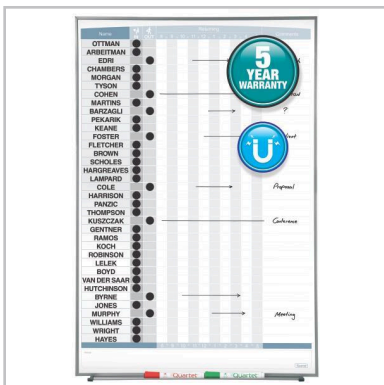

***Quartet 34" x 23" 36-Name
Matrix In/Out Board -
QRT-33705***

Product Spec Sheet

Provided by

MyBinding.com
When Image Matters.

Call Us at 1-800-944-4573

Quartet Matrix® In/Out Board, 34" x 23", Magnetic, Track Up To 36 Employees

33705

Product Description

Keep track of your employees itinerary with this durable magnetic in/out board. The smooth writing surface is perfect for notations and the magnetic dots quickly identify who is in the office and who is not. Track up to 36 employees on the magnetic, dry-erase surface.

Features

- Track up to 36 employees with this sleekly designed magnetic in/out board
- Stands up to frequent use in any office environment
- 34"H x 23"W
- Magnetic dry-erase surface doubles as a magnetic bulletin board
- Innovative mounting systems makes side-by-side mounting alignment flawless
- Can hang vertically or horizontally from cubicle walls with Cubicle Partition Hangers (MCH10, sold separately)
- Quartet Matrix® board is modular and can be used together with other products in the line to create a complete organization system
- Accessory magnets and marker included
- 5 year warranty

Other information

- **Dimensions** 23" x 34"

Case information

Depth	38.25"
Width	27.94"
Height	1.19"
Gross weight	10.75lbs
UPC#	00034138337059
Unit quantity	1

Case information

Depth	38.25"
Width	27.94"
Height	1.19"
Gross weight	10.75lbs
UPC#	00034138337059
Unit quantity	1